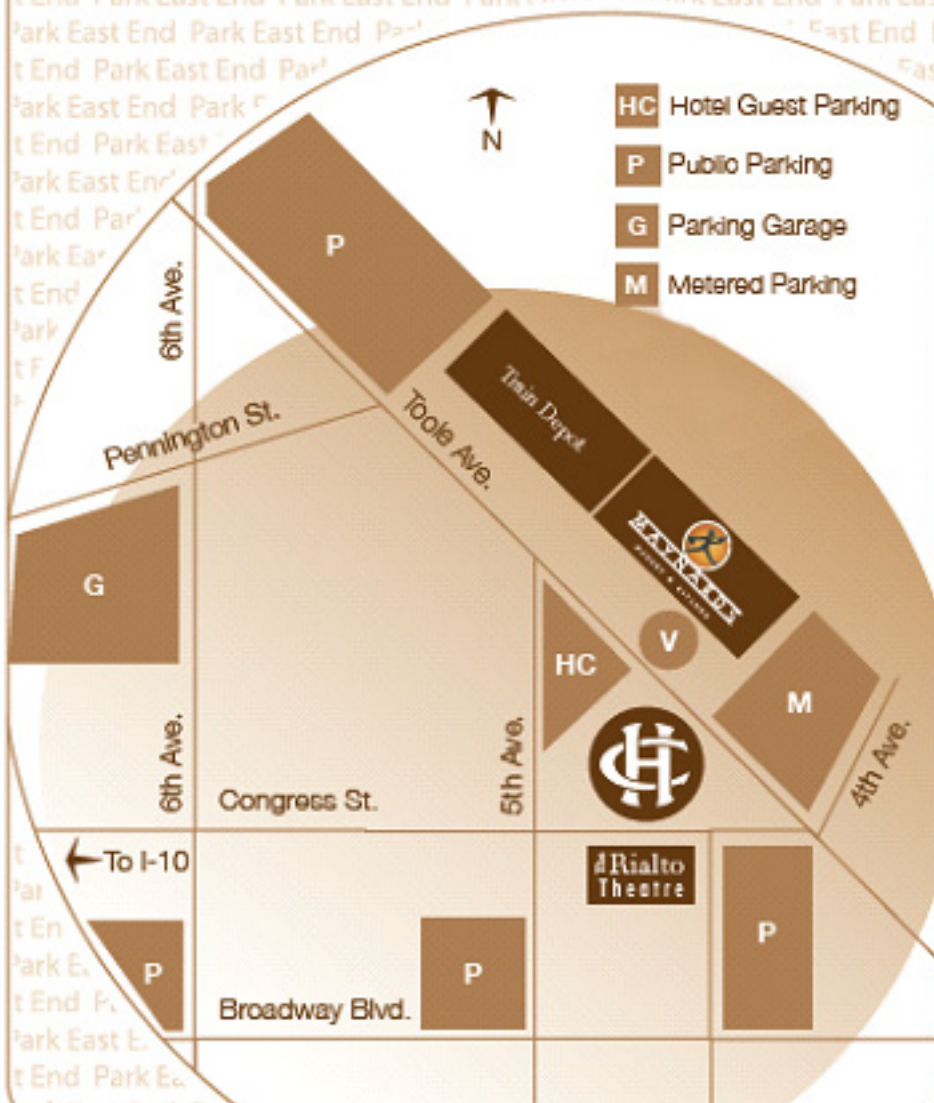

Park East End

- HC** Hotel Guest Parking
- P** Public Parking
- G** Parking Garage
- M** Metered Parking

6th Ave.

Pennington St.

Toole Ave.

5th Ave.

Congress St.

4th Ave.

← To I-10

Broadway Blvd.

Train Depot

Rialto Theatre

G

P

HC

V

M

P

P

P